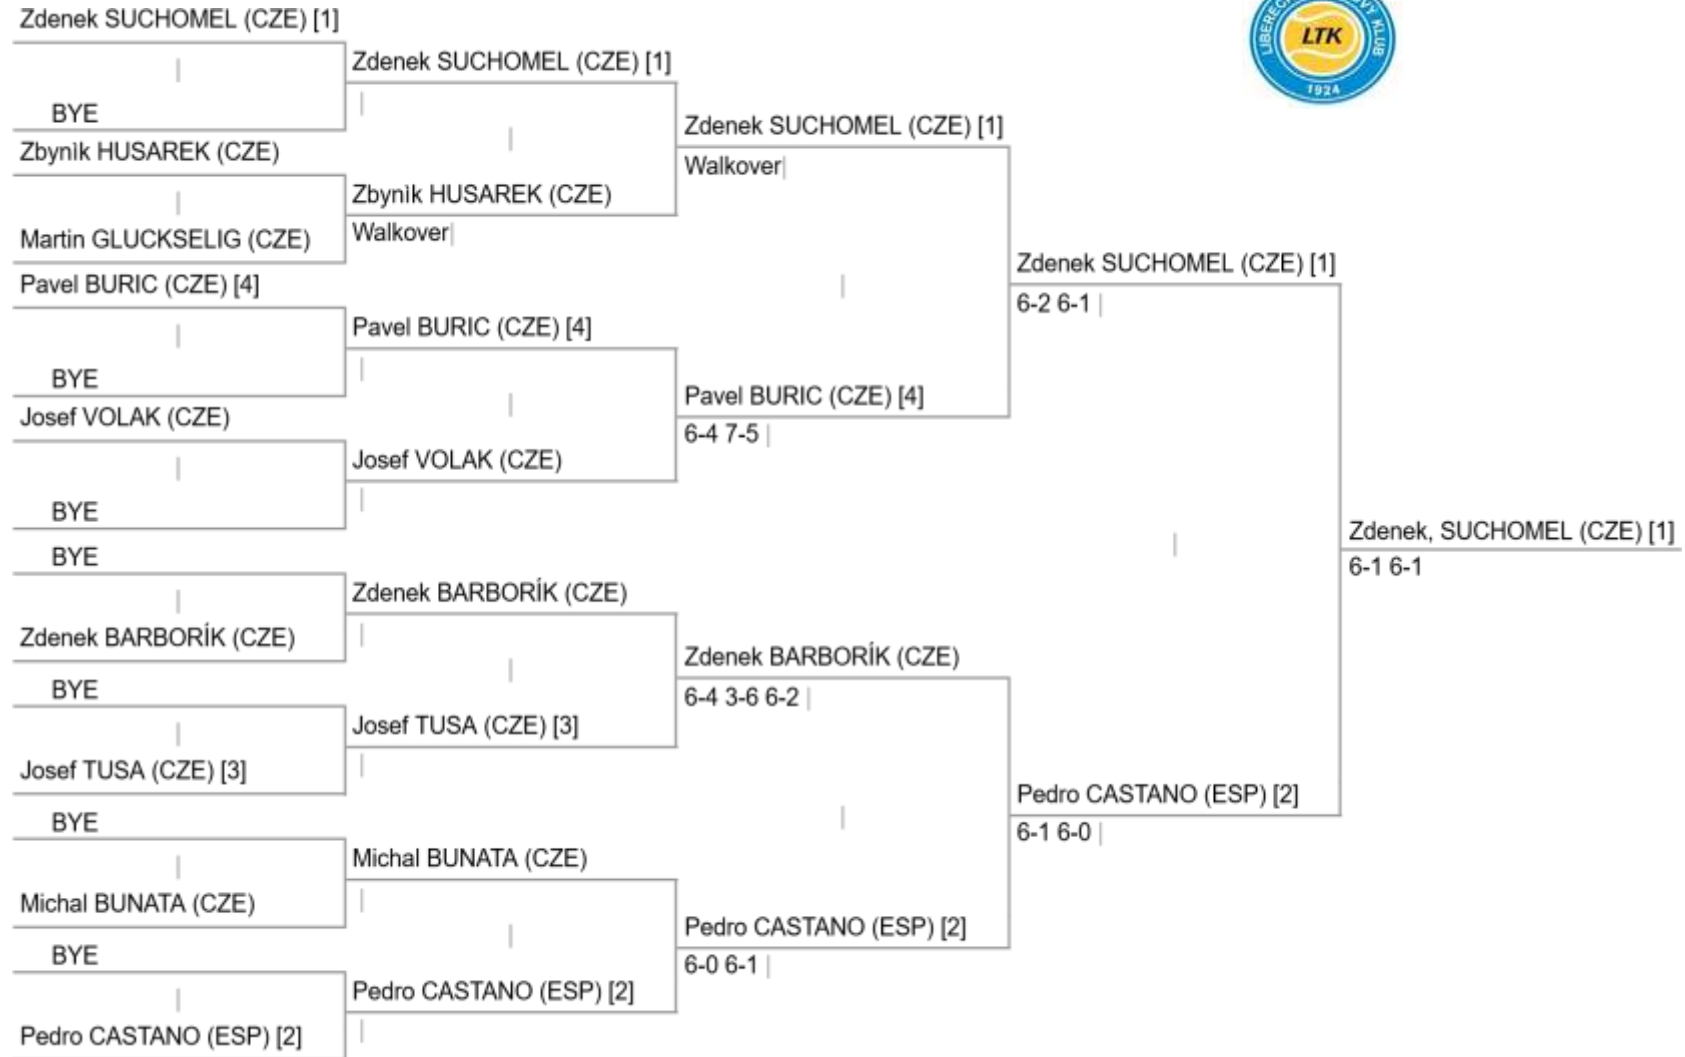

Clay - Outdoor

M70+

ITF S400 - Liberec - (12 Aug 2021 - 15 Aug 2021) - Single

Clay - Outdoor

M75+

ITF S400 - Liberec - (12 Aug 2021 - 15 Aug 2021) - Single

Ž35+				
1	MAGDALÉNA ZUREK POL		64,61	64,63
3	IVA KODEŠOVÁ CZ	46,16		36,26
2	DANIELA HRBASOVÁ CZ	36,46	63,62	