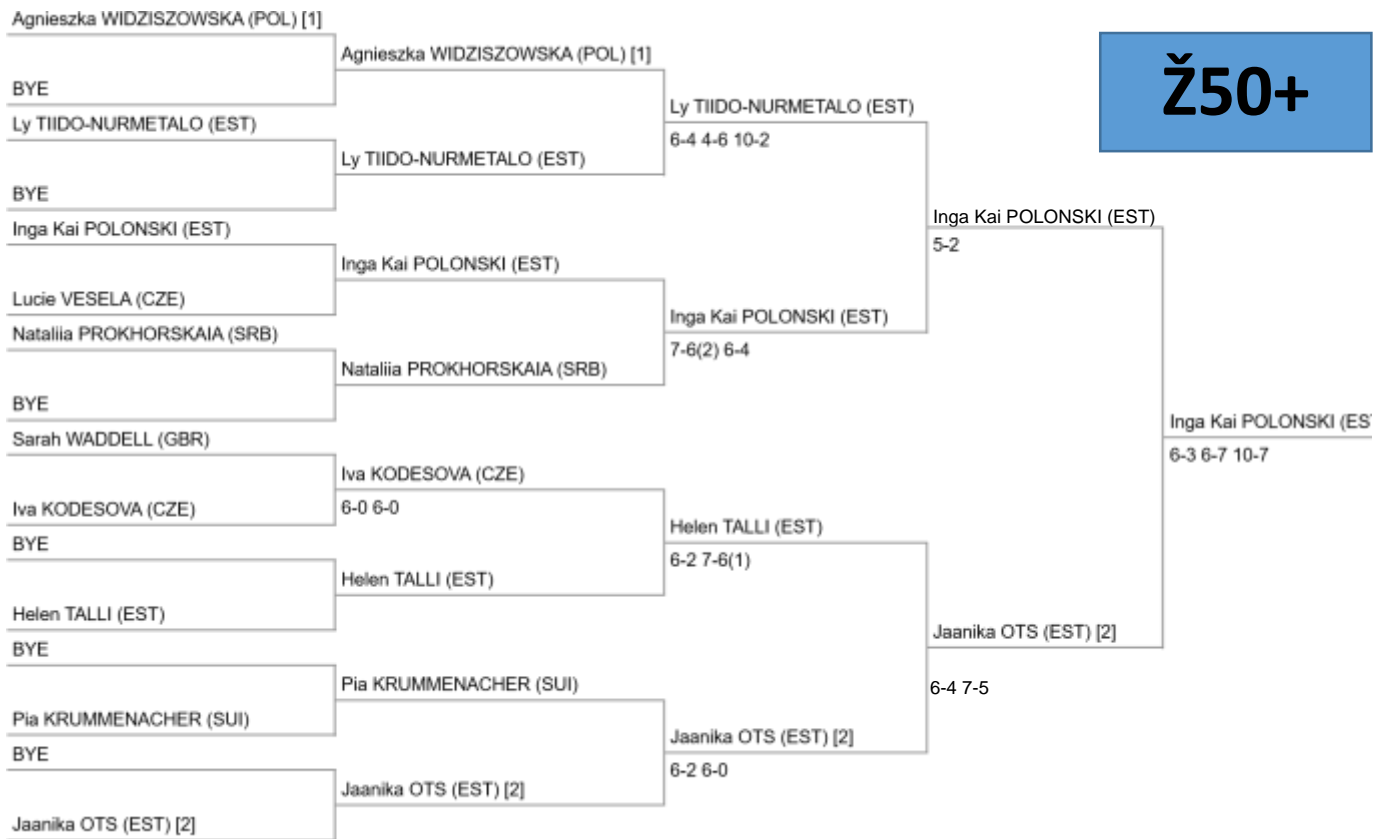

	H2H	Matches won	Sets W-L	Games W-L	Match Breakdown
Antonin Hubner ✓				4 6 10	
Josef Tusa				1 1	
Michal Hanusch ✓	H2H			6 6	
Josef Tusa ✓				6 6	
Imrich Csontos	H2H			0 1	
4th Imrich Csontos		0	0 - 6	2 - 36	^
Imrich Csontos				0 0	
Antonin Hubner ✓	H2H			6 6	
Imrich Csontos				0 1	
Josef Tusa ✓	H2H			6 6	
Imrich Csontos				0 1	
Michal Hanusch ✓	H2H			6 6	

// COMMERCIAL PARTNERS

DISCOVER MORE

MT400 Karlovy Vary (01 Feb to 04 Feb 2024) - Singles - Main Draw - (Hard - Indoor)

Ž50+

Ž55+

Standings

		Matches won	Sets W-L	Games W-L	Match Breakdown
1st	 Daniela Hrbasova	2	4 - 0	24 - 0	^
 Daniela Hrbasova	✓				6 6
	H2H				
 Christiane Junker					0 0
 Daniela Hrbasova	✓				6 6
	H2H				
 Hana Rinkova					0 0
2nd	 Christiane Junker	1	2 - 2	12 - 16	^
 Christiane Junker	✓				6 6
	H2H				
 Hana Rinkova					1 3
 Christiane Junker					0 0
	H2H				
 Daniela Hrbasova	✓				6 6
3th	 Hana Rinkova	0	0 - 4	4 - 24	^
 Hana Rinkova					1 3
	H2H				
 Christiane Junker	✓				6 6
 Hana Rinkova					0 0
	H2H				
 Daniela Hrbasova	✓				6 6

Standings

		Matches won	Sets W-L	Games W-L	Match Breakdown
1st	 Ellen Neumann	3	6 - 0	37 - 8	
	Ellen Neumann 				6 6
					
	Ines Seeger				0 0
	Ellen Neumann 				6 6
					
	Mata Ayoub				0 0
	Ellen Neumann 				7 6
					
	Petra Apostolopoulos				5 3
2nd	 Petra Apostolopoulos	2	4 - 2	32 - 13	
	Petra Apostolopoulos 				6 6
					
	Mata Ayoub				0 0
	Petra Apostolopoulos 				6 6
					
	Ines Seeger				0 0
	Petra Apostolopoulos				5 3
					
	Ellen Neumann 				7 6
3th	 Mata Ayoub	1	2 - 5	19 - 37	
	Mata Ayoub 				6 3 10