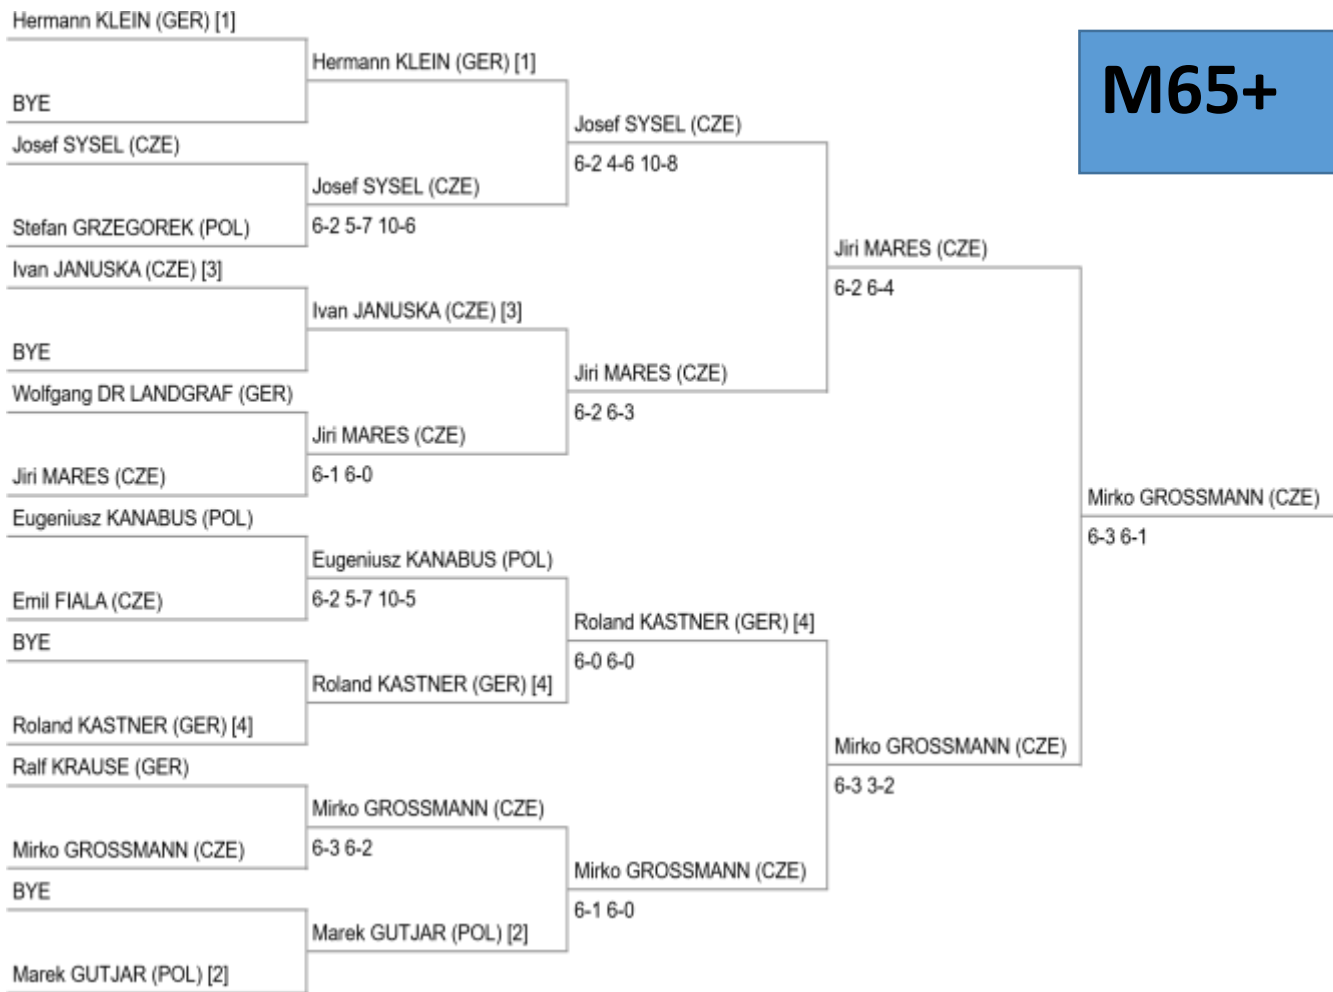

MT400 Karlovy Vary (01 Feb to 04 Feb 2024) - Singles - Main Draw - (Hard - Indoor)

M65+

MT400 Karlovy Vary (01 Feb to 04 Feb 2024) - Singles - Main Draw - (Hard - Indoor)

M70+

MT400 Karlovy Vary (01 Feb to 04 Feb 2024) - Singles - Main Draw - (Hard - Indoor)