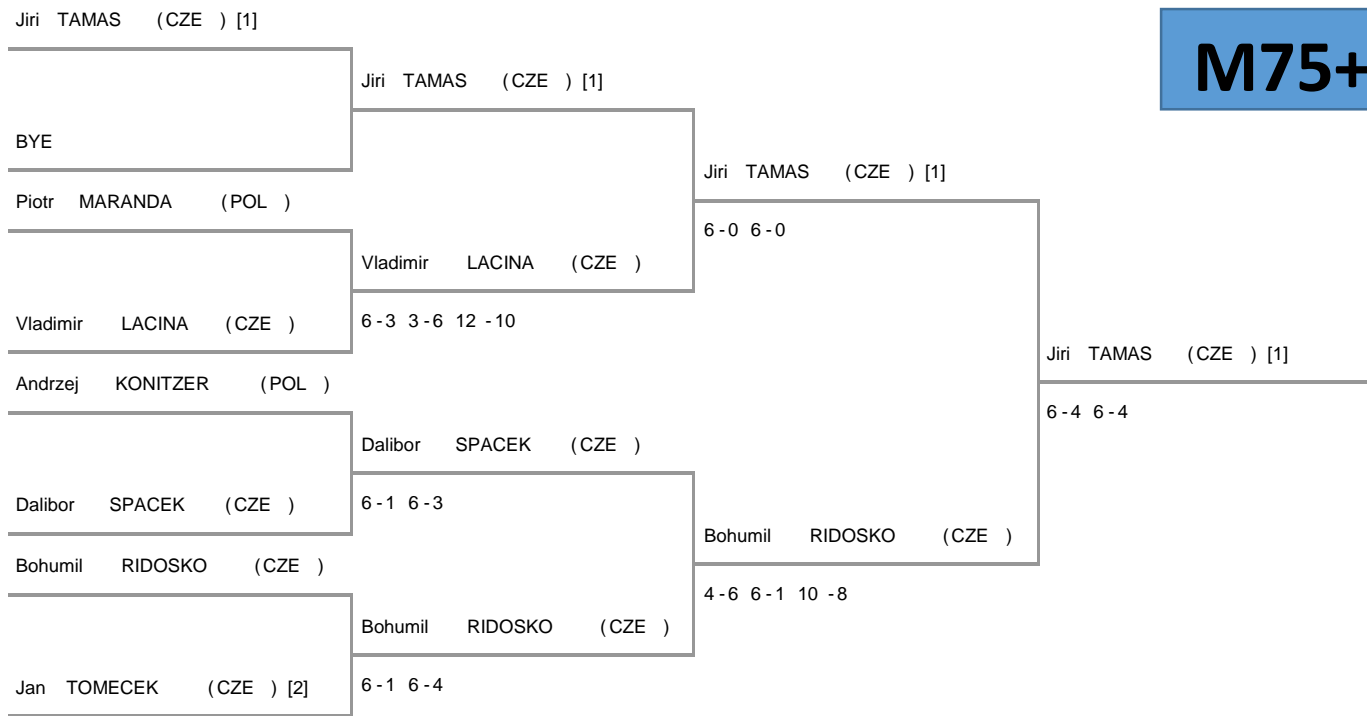

MT400 Karlovy Vary (01 Feb to 04 Feb 2024) - Singles - Main Draw - (Hard - Indoor)

M65+

MT400 Karlovy Vary (01 Feb to 04 Feb 2024) - Singles - Main Draw - (Hard - Indoor)

M70+

MT400 Karlovy Vary (01 Feb to 04 Feb 2024) - Singles - Main Draw - (Hard - Indoor)

M80+

Standings		Matches won	Sets W-L	Games W-L	Match Breakdown
1st	 Michal Hanusch	3	6 - 1	43 - 15	^
 Michal Hanusch	✓				6 6
					
 Imrich Csontos					0 1
 Michal Hanusch	✓			6 3	10
					
 Antonin Hubner				2 6	4
 Michal Hanusch	✓				6 6
					
 Josef Tusa					1 1
2nd	 Antonin Hubner	2	5 - 3	44 - 32	^
 Antonin Hubner	✓				6 6
					
 Imrich Csontos					0 0
 Antonin Hubner				2 6	4
					
 Michal Hanusch	✓			6 3	10
 Antonin Hubner	✓			4 6	10
					
 Josef Tusa				6 2	5
3th	 Josef Tusa	1	3 - 4	27 - 33	^
 Josef Tusa					6 2 5