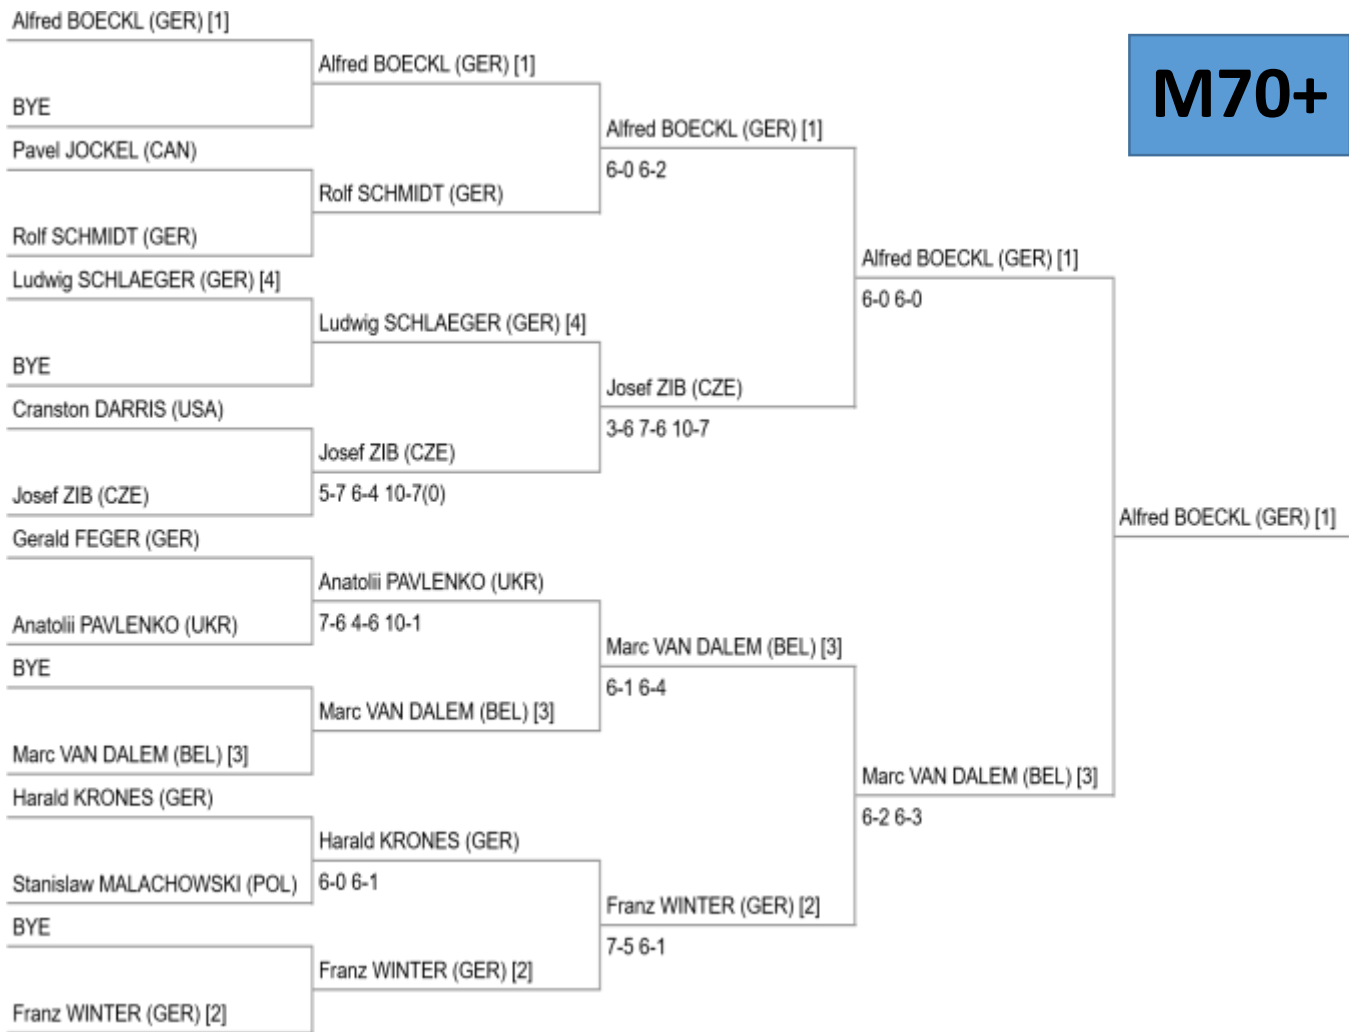

MT400 Karlovy Vary (01 Feb to 04 Feb 2024) - Singles - Main Draw - (Hard - Indoor)

M65+

MT400 Karlovy Vary (01 Feb to 04 Feb 2024) - Singles - Main Draw - (Hard - Indoor)

M70+

MT400 Karlovy Vary (01 Feb to 04 Feb 2024) - Singles - Main Draw - (Hard - Indoor)