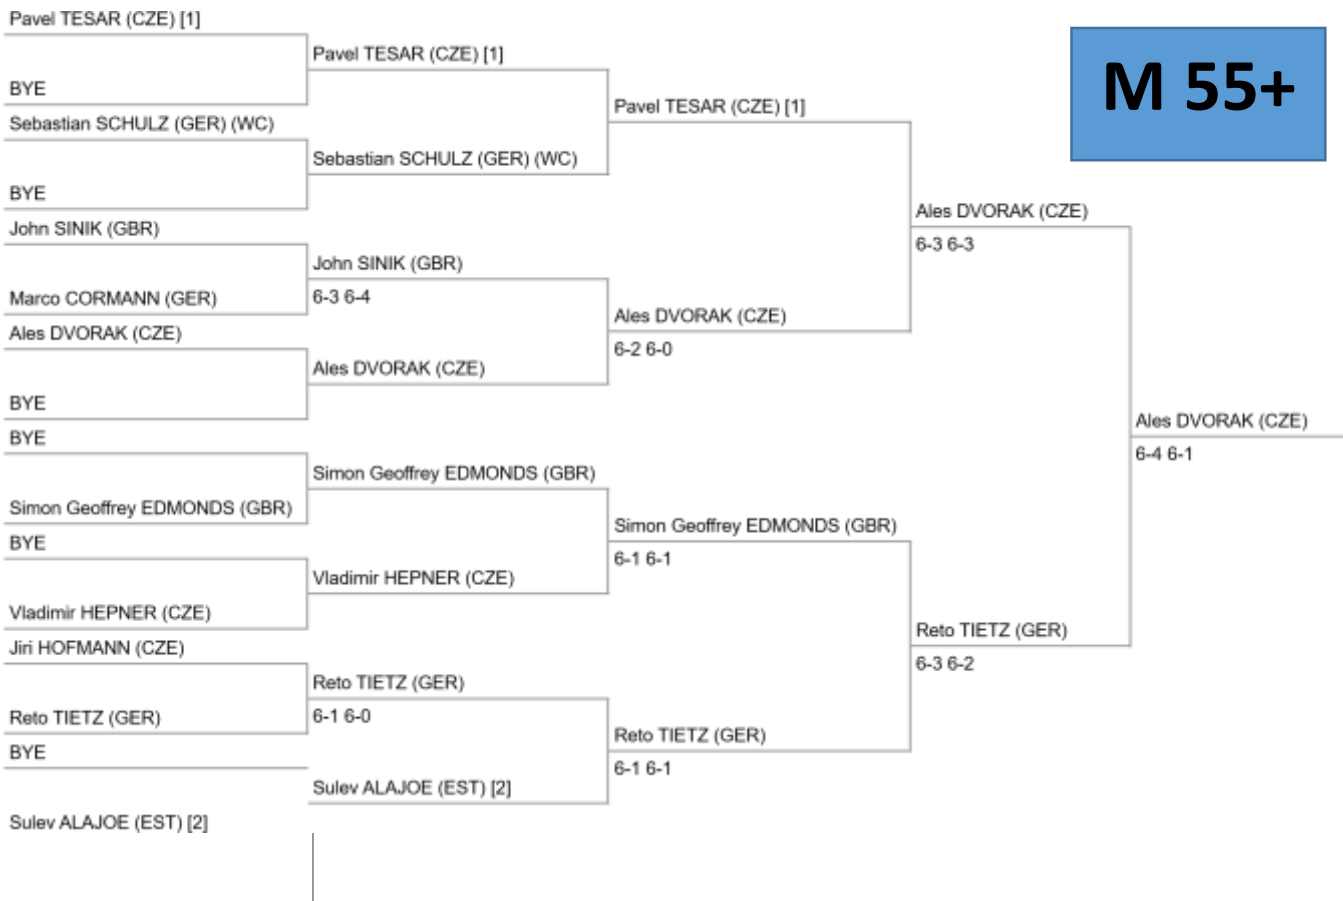

MT400 Karlovy Vary (01 Feb to 04 Feb 2024) - Singles - Main Draw - (Hard - Indoor)

M 55+