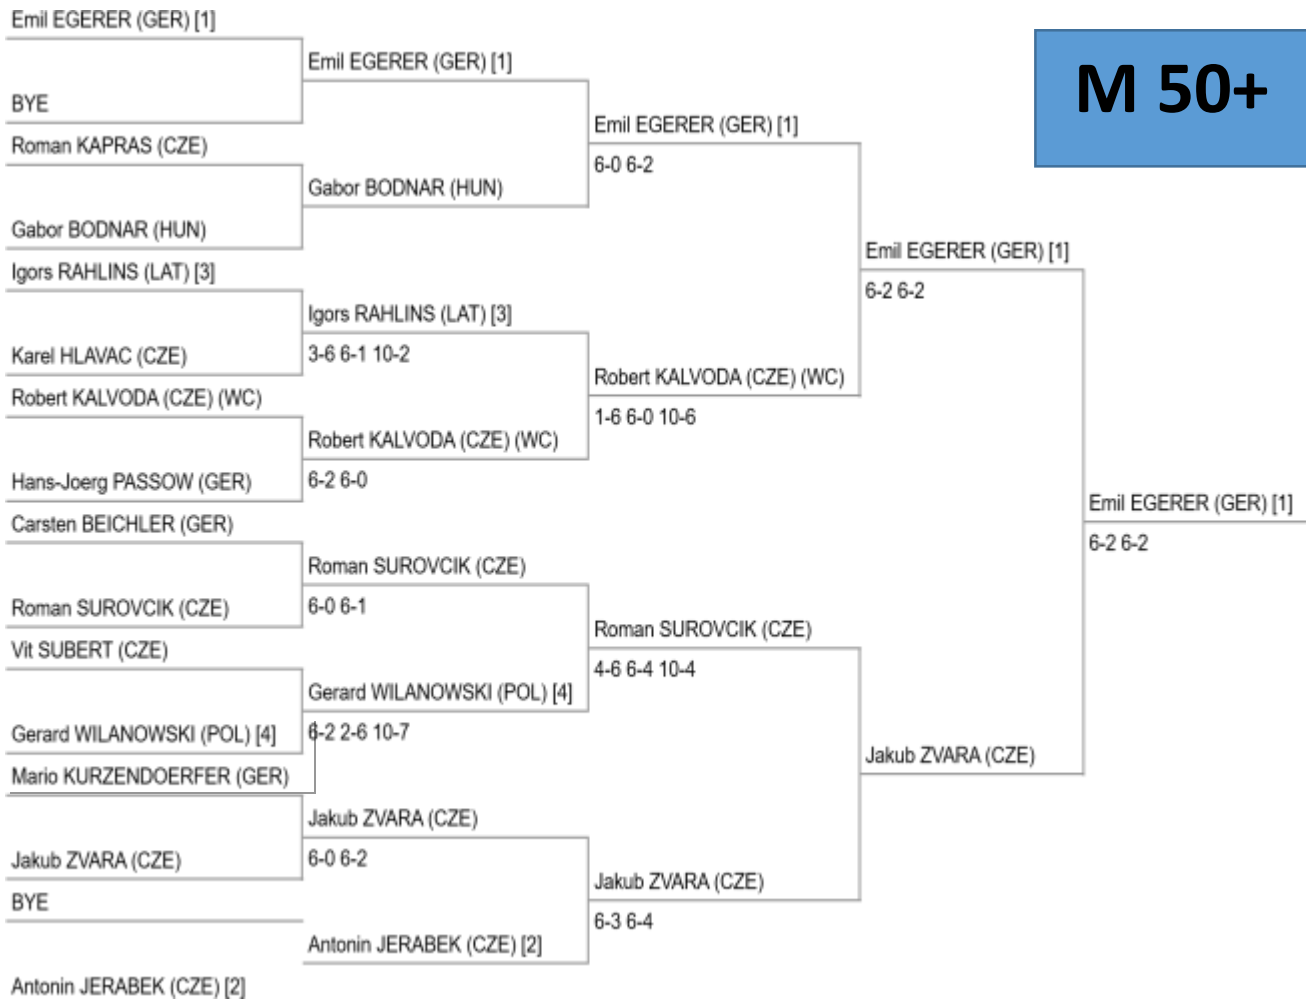

// COMMERCIAL PARTNERS

DISCOVER MORE

MT400 Karlovy Vary (01 Feb to 04 Feb 2024) - Singles - Main Draw - (Hard - Indoor)

Kristjan PAKK (EST) [1]

MT400 Karlovy Vary (01 Feb to 04 Feb 2024) - Singles - Main Draw - (Hard - Indoor)